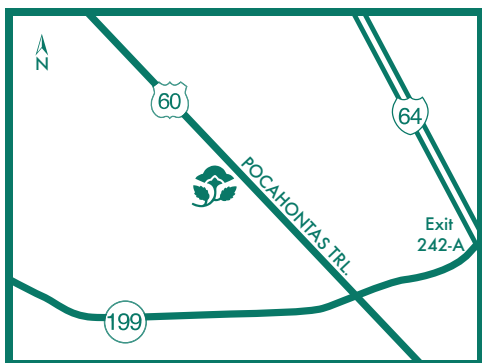

Country Inn & Suites By Carlson®  
**Williamsburg**  
**Busch Gardens Area**  
VIRGINIA

*Be Our Guest.*

**DIRECTIONS:** From I-64 east or west take exit 242-A on to Rt. 199. On Rt. 199 take exit to Rt. 60. Turn left onto Rt. 60 west and the hotel is half a mile on the left.

**ATTRACTIONS:**

- ◆ Busch Gardens - 1 mile
- ◆ Colonial Williamsburg - 1 mile
- ◆ Water Country USA - 2 miles
- ◆ College of William & Mary - 2 miles
- ◆ Presidents Park - 2 miles
- ◆ Jamestown Settlement - 8 miles
- ◆ Yorktown Victory Center - 8 miles
- ◆ Outlet Shopping - 8 miles