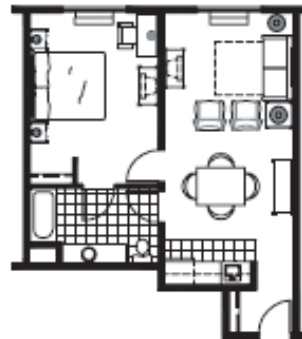

I love this Country.™

Deluxe Guest Room

Spacious guest room includes:
two queen-size beds, television, microwave,
and refrigerator.

Executive Single King

Spacious guest room includes: king-size bed,
desk with ergonomic chair, television,
microwave, and refrigerator.

King Studio Suite

Bedroom with adjoining living room includes:
king-size bed, sofa sleeper, microwave,
refrigerator, television, and two telephones.

Double Queen Studio Suite

Spacious bedroom with adjoining living room includes:
two queen-size beds, sofa sleeper, microwave,
refrigerator, television, and two telephones.

King Deluxe Suite

Bedroom with adjoining living room includes:
king-size bed, sofa sleeper, microwave,
refrigerator, television, and two telephones.

Celebration Jacuzzi Suite

Bedroom with adjoining living room includes:
Whirlpool, king-size bed, microwave, refrigerator,
and wet bar.

Extended Stay Suite

Spacious bedroom with extended living room includes:
king-size bed, sofa sleeper, microwave, refrigerator,
dining room table with four chairs, two televisions
and two telephones.