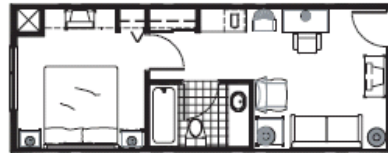

I love this Country.™

Deluxe Guest Room

Spacious guest room includes:
two queen-size beds, television, microwave,
and refrigerator.

Executive Single King

Spacious guest room includes: king-size bed,
desk with ergonomic chair, television,
microwave, and refrigerator.

King Studio Suite

Bedroom with adjoining living room includes:
king-size bed, sofa sleeper, microwave,
refrigerator, television, and two telephones.

Double Queen Studio Suite

Spacious bedroom with adjoining living room includes:
two queen-size beds, sofa sleeper, microwave,
refrigerator, television, and two telephones.

King Deluxe Suite

Bedroom with adjoining living room includes:
king-size bed, sofa sleeper, microwave,
refrigerator, television, and two telephones.

Celebration Jacuzzi Suite

Bedroom with adjoining living room includes:
Whirlpool, king-size bed, microwave, refrigerator,
and wet bar.

Extended Stay Suite

Spacious bedroom with extended living room includes:
king-size bed, sofa sleeper, microwave, refrigerator,
dining room table with four chairs, two televisions
and two telephones.