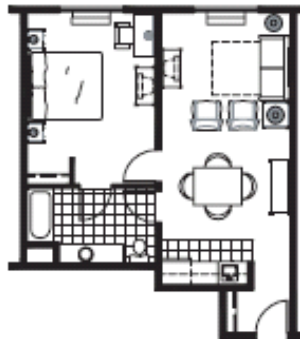

Deluxe Guest Room

Spacious guest room includes:
two queen-size beds, television, microwave,
and refrigerator.

King Deluxe Suite

Bedroom with adjoining living room includes:
king-size bed, sofa sleeper, microwave,
refrigerator, television, and two telephones.

Executive Single King

Spacious guest room includes: king-size bed,
desk with ergonomic chair, television,
microwave, and refrigerator.

Jacuzzi Suite

Bedroom with adjoining living room includes:
Whirlpool, king-size bed, microwave, refrigerator,
and wet bar.

Extended Stay Suite

Spacious bedroom with extended living room includes:
king-size bed, sofa sleeper, microwave, refrigerator,
dining room table with four chairs, two televisions
and two telephones.