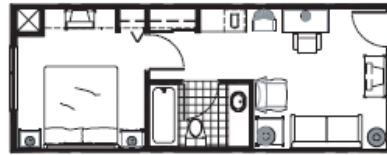

Deluxe Guest Room

Spacious guest room includes:
two queen-size beds, television, microwave,
and refrigerator.

King Deluxe Suite

Bedroom with adjoining living room includes:
king-size bed, sofa sleeper, microwave,
refrigerator, television, and two telephones.

Executive Single King

Spacious guest room includes: king-size bed,
desk with ergonomic chair, television,
microwave, and refrigerator.

Jacuzzi Suite

Bedroom with adjoining living room includes:
Whirlpool, king-size bed, microwave, refrigerator,
and wet bar.

Extended Stay Suite

Spacious bedroom with extended living room includes:
king-size bed, sofa sleeper, microwave, refrigerator,
dining room table with four chairs, two televisions
and two telephones.