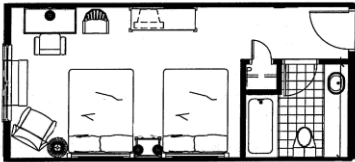

Deluxe Guest Room

Spacious guest room includes:
two queen-size beds, television, microwave,
and refrigerator.

King Deluxe Suite

Bedroom with adjoining living room includes:
king-size bed, sofa sleeper, microwave,
refrigerator, television, and two telephones.

Executive Single King

Spacious guest room includes: king-size bed,
desk with ergonomic chair, television,
microwave, and refrigerator.

Jacuzzi Suite

Bedroom with adjoining living room includes:
Whirlpool, king-size bed, microwave, refrigerator,
and wet bar.

Extended Stay Suite

Spacious bedroom with extended living room includes:
king-size bed, sofa sleeper, microwave, refrigerator,
dining room table with four chairs, two televisions
and two telephones.