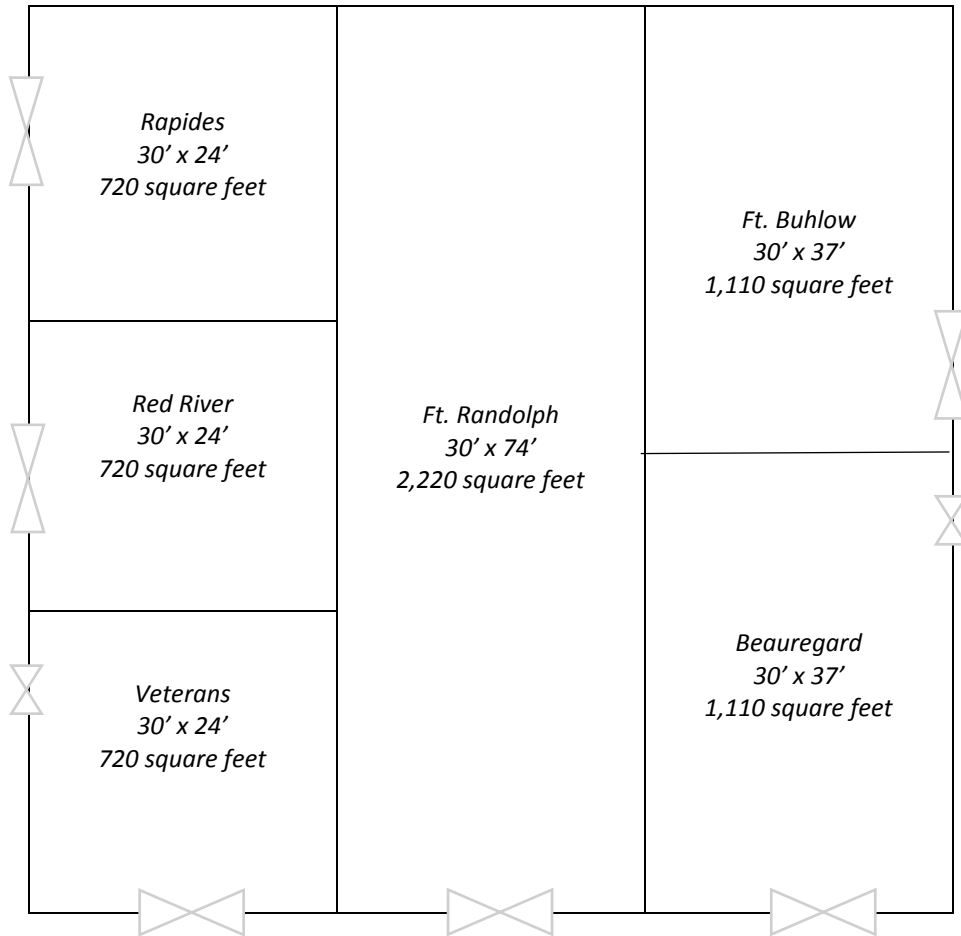

Country Inn & Suites by Carlson, Pineville, LA
 Pineville Convention Center
 Meeting Room Layouts & Capacity Information

	<i>Classroom</i>	<i>Conference</i>	<i>Rounds</i>	<i>Theater</i>	<i>U-Shape</i>
<i>Rapides</i>	30	16	30	40	12
<i>Red River</i>	30	16	30	40	12
<i>Veterans</i>	30	16	30	40	12
<i>Ft Randolph</i>	120	~	100	150	~
<i>Ft Buhlow</i>	40	25	50	60	24
<i>Beauregard</i>	40	25	50	60	24
<i>*The Pines</i>	400	~	400	600	~

*When all rooms are opened up they make The Pines

The Country Inn & Suites by Carlson, Pineville, and the Pineville Convention Center look forward to hosting your upcoming event and hosting your guests. Our event space can accommodate up to 600 people based upon the set up. We offer onsite catering by *A Matter of Taste*.