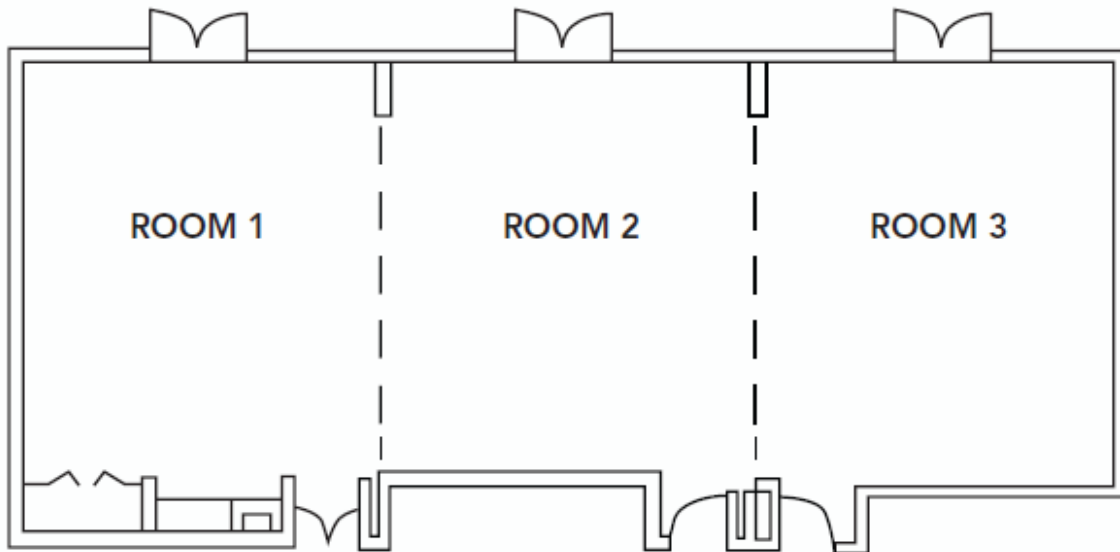

# COUNTRY

INNS & SUITES  
BY CARLSON™

New Orleans French Quarter, LA

The Louisiana Room can be divided into 3 smaller rooms, the Cypress, Magnolia & Pelican Rooms.

Rooms	Dimensions	Sq. Ft.	Conference	Theater	Classroom	U-Shape	Reception	Banquet
Cypress	23' x 18.5'	425.5	16	30	20	16	40	30
Magnolia	23' X 18.5'	425.5	16	30	20	16	40	30
Pelican	23' x 18'	414	16	30	20	16	40	30

## AMENITIES

- 1,265 square feet of flexible meeting space
- A/V Equipment & Services Available
- Screen & Podium
- Wired & Wireless Internet
- Catering & Break Options Available