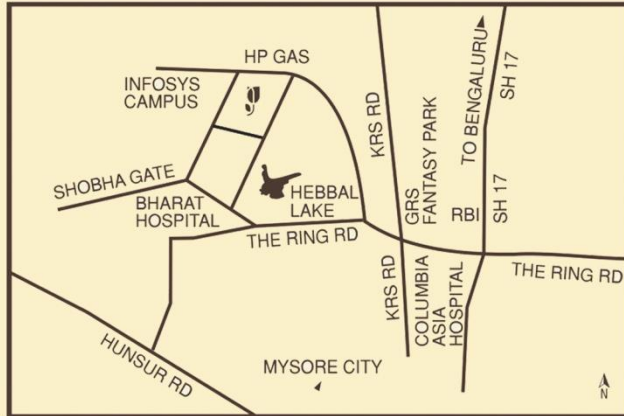

Tourist Attractions

Mysuru Palace	12 kms with 20 minutes drive.
Brindavan Gardens	15 kms with 20 minutes drive.
Srirangapatna- Tipu Sultan's Fort	16 kms with 20 minutes drive.
Chamundi Hills	23 kms with 15 minutes drive.
Bandipur Tiger Reserve	84 kms with 120 minutes drive.
Coorg - "Coffee Country"	112 kms with 120 minutes drive.
Ooty - Hill Station	137 kms with 120 minutes drive.