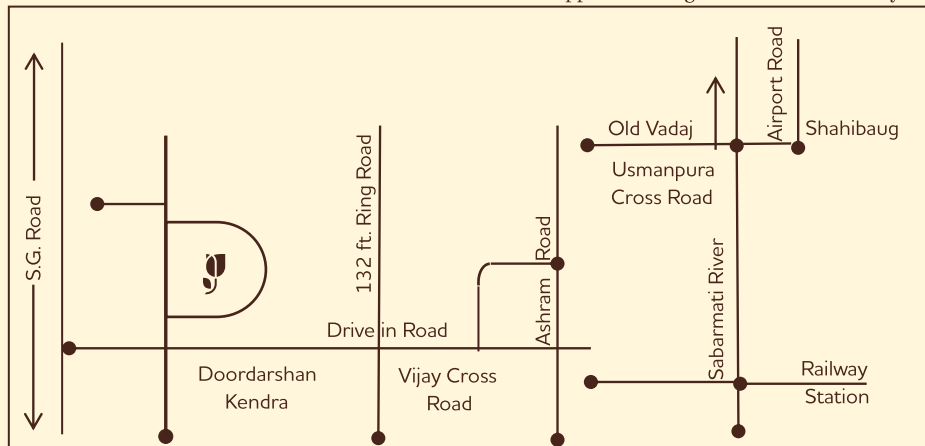

Approx. driving time from the hotel by car