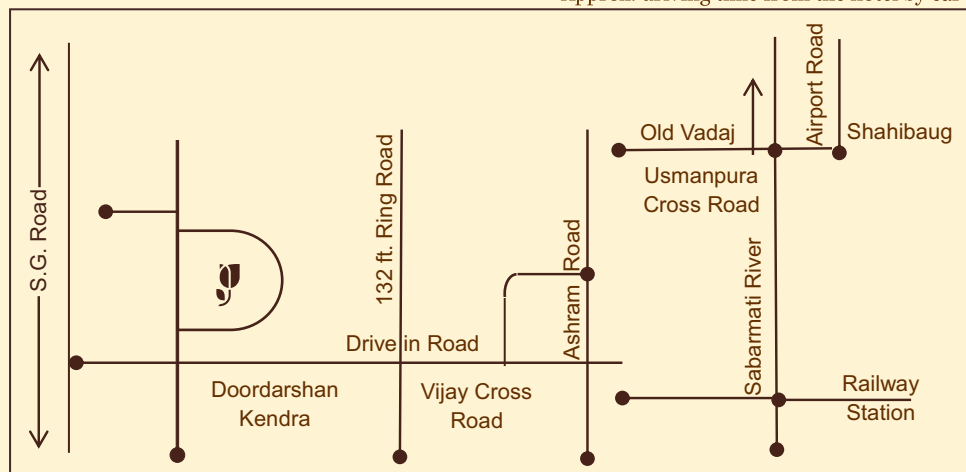

Venue	Area in Sq.Ft	Theater	Class Room	U Shape	Board Room	Cluster
Celebration	1500	100	35	40	40	40
Board Room	350	30	-	20	20	-

DISTANCES

- SV Patel International Airport : 14 kms with 45 min drive
- Railway Station : 12 kms with 45 min drive

TOURIST ATTRACTION

- 30 Minutes to Akshardham Temple
- 15 Minutes to Kankaria Lake and Zoo
- 20 Minutes to Gandhi Ashram
- 15 Minutes to Sabarmati River Front
- 05 Minutes to ISKCON Temple

Approx. driving time from the hotel by car