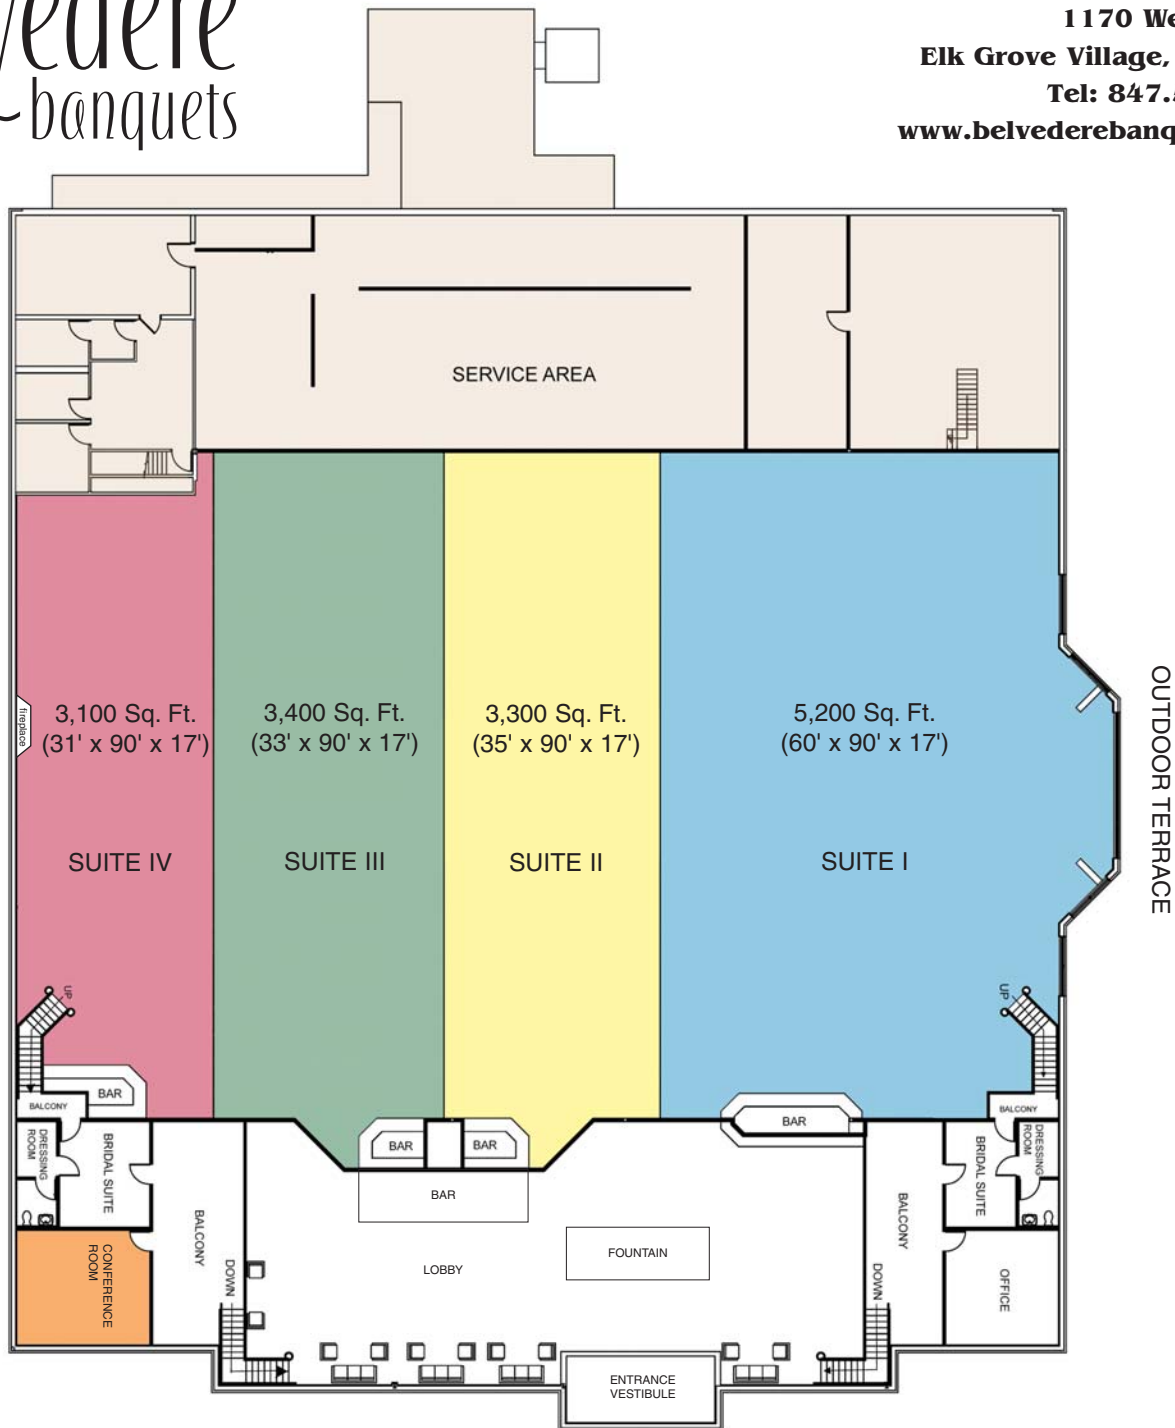

# Belvedere

events ~ banquets

1170 West Devon  
 Elk Grove Village, IL 60007  
 Tel: 847.534.0600  
 www.belvederebanquets.com

	Capacity as a Theater	Capacity as a School	Capacity as a Conference Ctr.	Capacity as a U Stage	Capacity as a Reception Hall	Capacity as Banquet with Dance Floor	Capacity as Banquet w/OUT Dance Floor
<b>Grand Ballroom*</b>	1400 People	850 People	-	-	1300 People	1000 People	1150 People
Suite I	550 People	300 People	-	-	500 People	350 People	400 People
Suite II	350 People	180 People	80 People	94 People	330 People	180 People	270 People
Suite III	370 People	190 People	85 People	100 People	340 People	190 People	280 People
Suite IV	330 People	170 People	70 People	85 People	300 People	140 People	160 People
Suite IV: Large	320 People	-	80 People	85 People	320 People	170 People	190 People
Terrace	150 People	-	-	-	200 People	-	100 People
Conference Room	-	-	15 People	-	-	-	-
* The Grand Ballroom is all of the suites combined.							