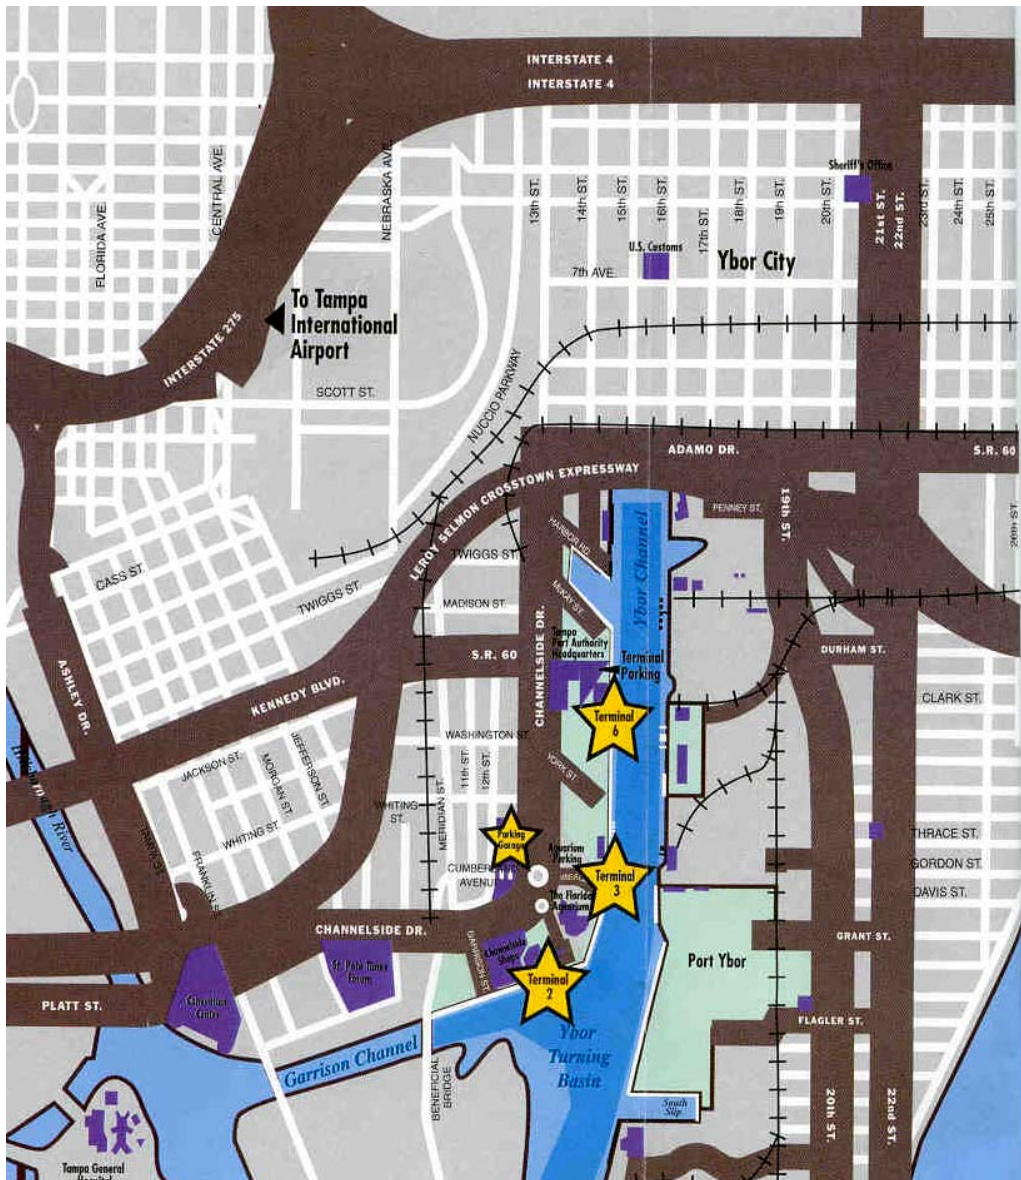

Directions to the Port of Tampa Cruise Terminals

Cruise Terminal 2:
Carnival Cruise Lines
651 Channelside Dr
Tampa, FL 33602

Cruise Terminal 3:
Royal Caribbean Intl
Holland American Line
815 Channelside Dr
Tampa, FL 33602

Parking Garage
(For Terminals 2 & 3):
810 Channelside Dr
Tampa, FL 33602

Cruise Terminal 6:
1333 McKay Street
Tampa, FL 33602
(Parking is adjacent to the Terminal)

Parking at all terminals is **\$14.00** per day (single space)
– No reservations are needed.
Valet services are available at terminals 2 & 3 for an additional charge..

From Orlando to Terminals 2, 3 & 6:

Take I-4 West to Exit 1. Go south on 21st Street and turn right on Adamo Drive (Hwy 60) then left onto Channelside Drive.

From I-275 to Terminals 2, 3 & 6:

Take I-4 East to Exit 1. Go south on 21st Street and turn right on Adamo Drive (Hwy 60) then left onto Channelside Drive.

From Clearwater to Terminals 2, 3 & 6:

Take Hwy 60 East across Tampa Bay and follow signs to I-275 North. I-275 will merge with I-4 East. Follow I-4 East to Exit 1. Go south on 21st Street and turn right on Adamo Drive (Hwy 60) then left onto Channelside Drive.