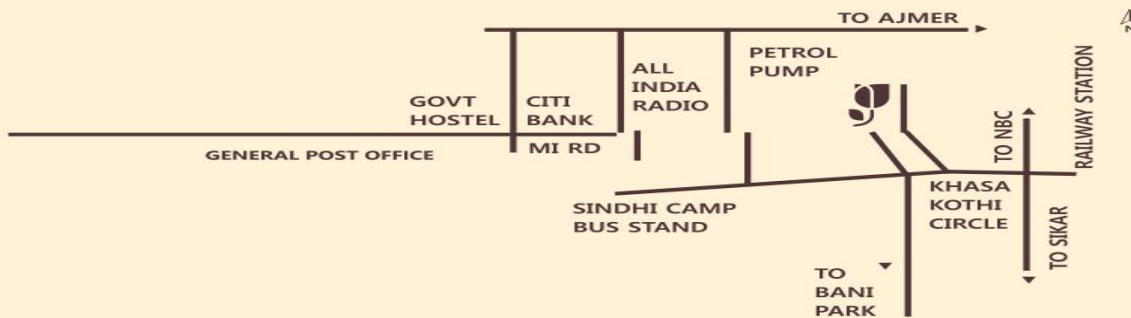

BANQUETS & CONFERENCE FACILITIES

With more than 13000 square feet area in seven excellent meeting rooms, desirably located and exquisitely appointed. Country Inn & Suites By Carlson, Jaipur offers a level of flawless services. Whether you are planning a social event for several hundred special guests or a small meeting with a handful of select colleagues, Country Inn & Suites By Carlson, Jaipur invited you to indulge in bespoke service and unparalleled environments.

VENUE	LXBXH	AREA	CLUSTER	THEATER	U SHAPE	SOCIAL
Ballroom 1	61x18x14	1098	50	70	40	60-70
Ballroom 2	60x55x14	3300	90	120	60	175-200
Ballroom	28x17x14	196				
Pre-Function						
Ballroom 1&2	80x55x14	4400	120	180	90	375-400
Royal Court	63x56x16	3528	70	120	50	175-200
Pre-Function		3300				250-300
Meeting Room1	13x33	429			10	
Meeting Room2	19x31	589	36	45	24	40
Meeting Room3	19x30	570	36	45	24	40
Meeting Room4	25x25	625	25	45	18	30

DISTANCES

- Airport: 13 Kms with 20 minutes drive
- Railway Station: 0.5 Kms with 05 minutes drive
- Metro Station: 0.5 Kms with 05 minutes drive
- Central Bus Stand: 01 Kms with 10 minutes drive

TOURIST ATTRACTIONS

- Amber Fort: 12.6 Kms with 25 minutes drive
- City Palace: 3.6 Kms with 15 minutes drive
- Hawa Mahal: 3.2 Kms with 15 minutes drive
- Jal Mahal: 9.4 Kms with 20 minutes drive
- Birla Auditorium: 2.8 Kms with 10 minutes drive
- SMS Stadium: 4.1 Kms with 10 minutes drive

Khasa Kothi Circle, M.I. Road, Jaipur 302001, Rajasthan (India)
P +91 (141) 403 - 3300 | F +91 (141) 403 - 3333 | M +91 98285 - 00980
countryinnjpr@cisindia.com | countryinns.com/jaipurin
1800 - 1800 - 456 | countryinns.com

www.facebook.com/cis.jaipur.in

www.linkedin.com/company/country-inn-&-suites-by-carlson-jaipur

twitter.com/CountryInn_J

COUNTRY
INN & SUITES
BY CARLSON™