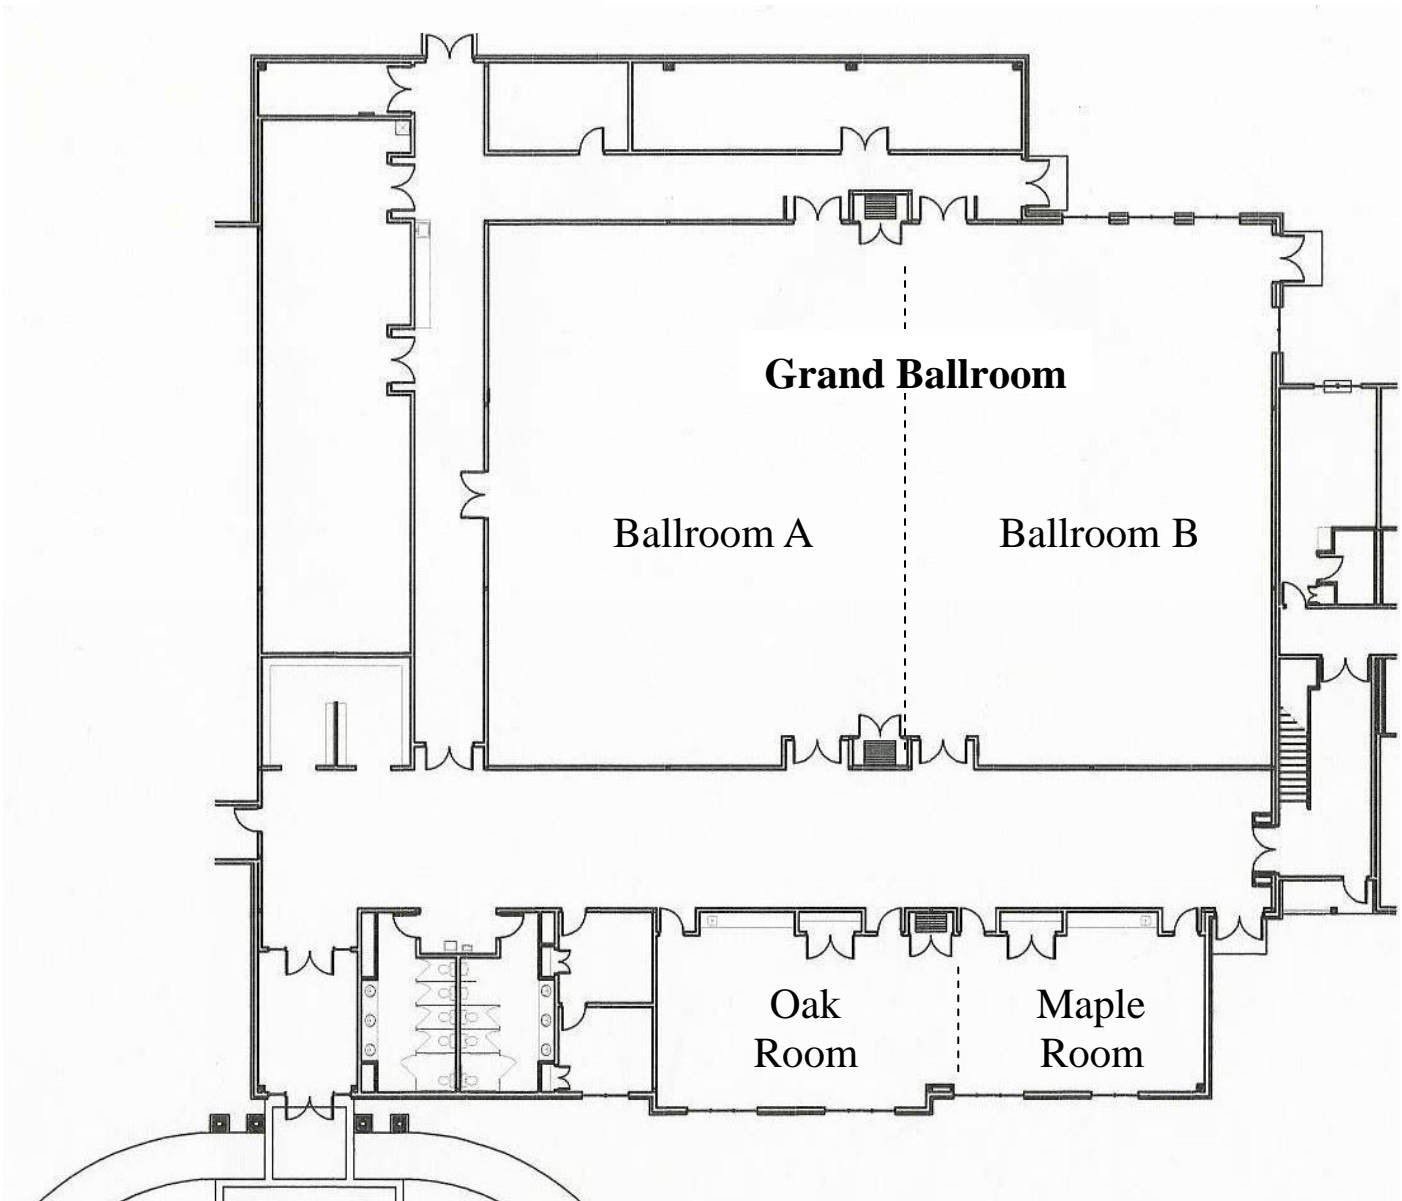

850 Kepler Drive
 Green Bay, WI 54311
 920-465-6700 Fax: 920-465-6732
www.meadowsevents.com

Capacities

Room	Sq. Feet	Classroom	Theater	Rounds	U-Shape	H-Square
Oak	770	40	50	50	25	30
Maple	700	32	40	40	20	26
Oak/Maple	1470	64	100	90	N/A	N/A
Ballroom A	3500	200	350	200	N/A	N/A
Ballroom B	3500	200	350	200	N/A	N/A
Grand Ballroom	7000	380	500	380	N/A	N/A