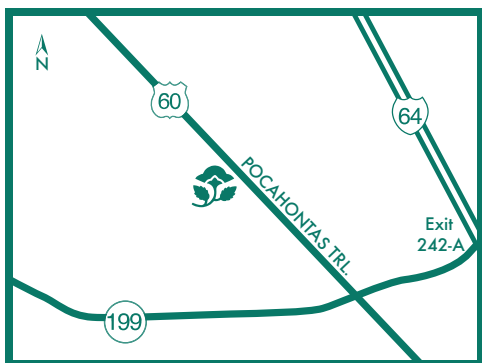

Country Inn & Suites By Carlson®
Williamsburg
Busch Gardens Area
VIRGINIA

Be Our Guest.

DIRECTIONS: From I-64 east or west take exit 242-A on to Rt. 199. On Rt. 199 take exit to Rt. 60. Turn left onto Rt. 60 west and the hotel is half a mile on the left.

ATTRACTIONS:

- ◆ Busch Gardens - 1 mile
- ◆ Colonial Williamsburg - 1 mile
- ◆ Water Country USA - 2 miles
- ◆ College of William & Mary - 2 miles
- ◆ Presidents Park - 2 miles
- ◆ Jamestown Settlement - 8 miles
- ◆ Yorktown Victory Center - 8 miles
- ◆ Outlet Shopping - 8 miles