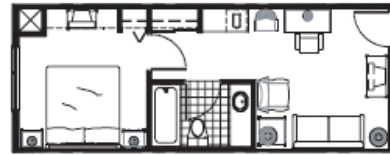

### King Studio Suite

Bedroom with adjoining living room includes:  
king-size bed, sofa sleeper, microwave,  
refrigerator, television, and two telephones.

### Double Queen Studio Suite

Spacious bedroom with adjoining living room includes:  
two queen-size beds, sofa sleeper, microwave,  
refrigerator, television, and two telephones.

### King Deluxe Suite

Bedroom with adjoining living room includes:  
king-size bed, sofa sleeper, microwave,  
refrigerator, television, and two telephones.

### Extended Stay Suite

Spacious bedroom with extended living room includes:  
king-size bed, sofa sleeper, microwave, refrigerator,  
dining room table with four chairs, two televisions  
and two telephones.