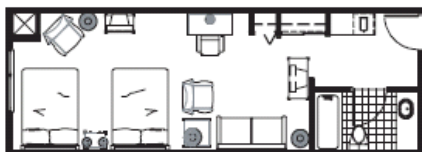

Double Queen Studio Suite

Spacious bedroom with adjoining living room includes:
two queen-size beds, sofa sleeper, microwave,
refrigerator, television, and two telephones.