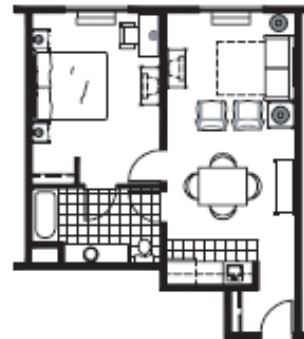

### Executive Single King

Spacious guest room includes: king-size bed,  
desk with ergonomic chair, television,  
microwave, and refrigerator.

### King Deluxe Suite

Bedroom with adjoining living room includes:  
king-size bed, sofa sleeper, microwave,  
refrigerator, television, and two telephones.

### Celebration Jacuzzi Suite

Bedroom with adjoining living room includes:  
Whirlpool, king-size bed, microwave, refrigerator,  
and wet bar.

### Extended Stay Suite

Spacious bedroom with extended living room includes:  
king-size bed, sofa sleeper, microwave, refrigerator,  
dining room table with four chairs, two televisions  
and two telephones.